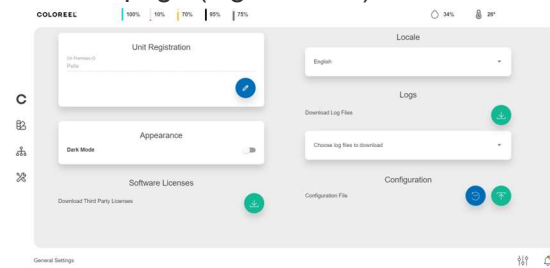

The following functions/pages are now added or updated in the Operator panel interface:

- Main global theme and navigation bars
- Introduction of new lock screen
- File and folder management
- Managing Multi-head groups
- Maintenance page
- General page
- Improved status page
- Analytics page
- Software status/update page
- Module page

Manage Multi-head groups

Improved status page

Maintenance page (user dependency)

General page (log files etc.)

Analytics page

Software status/update page

Module page

COLOREEL®