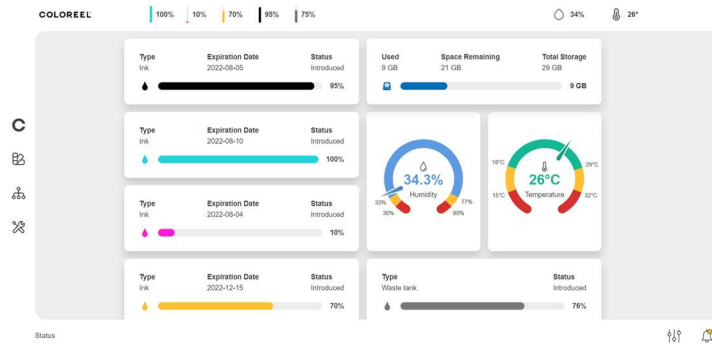

Improved status page