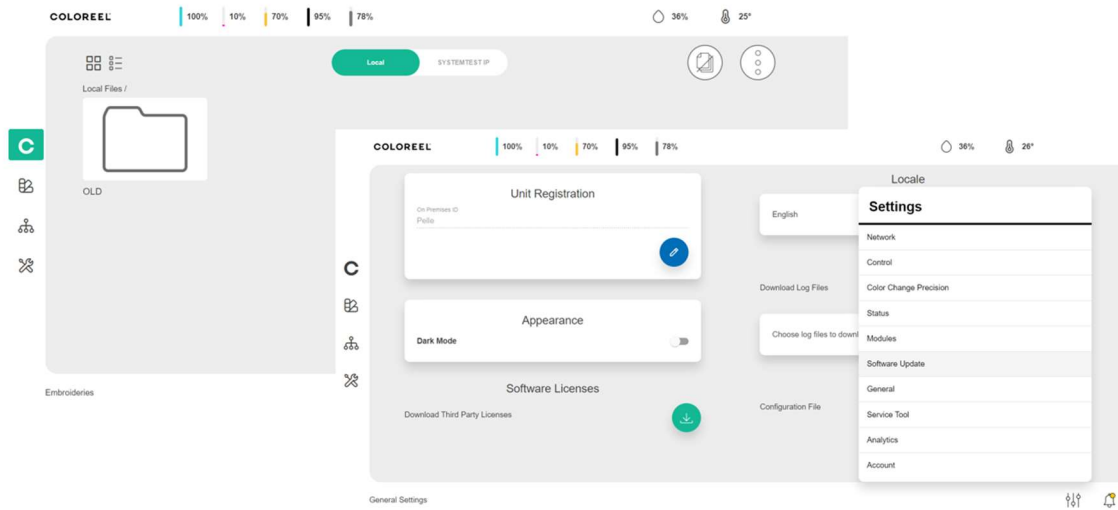

The following functions/pages are now added or updated in the Operator panel interface:

- Main global theme and navigation bars
- Introduction of new lock screen
- File and folder management
- Managing Multi-head groups
- Maintenance page
- General page
- Improved status page
- Analytics page
- Software status/update page
- Module page

Known issues

- Can't upload more than one CSE file at a time (Unknown error)
- When running out of ink several errors can be triggered

Others

- The Operator Manuals are updated and available

Here are some examples of the added and updated pages in operator panel

Main global theme and navigation bars

Introduction of new lock screen when logged out

COLOREEL®

Coloreel

Gjuterigatan 9

553 18 Jönköping

Sweden

www.coloreel.com