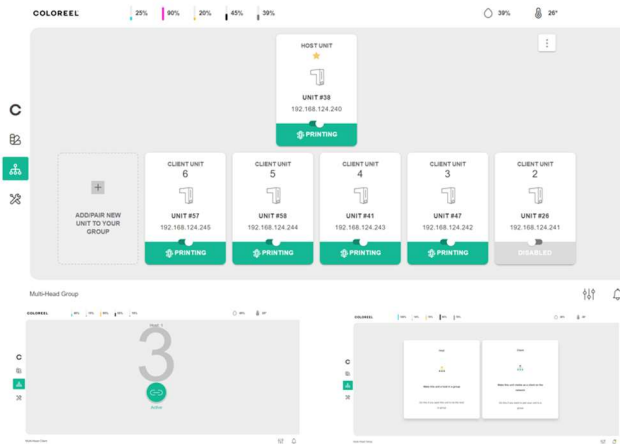

The following functions/pages are now added or updated in the Operator panel interface:

- Main global theme and navigation bars
- Introduction of new lock screen
- File and folder management
- Managing Multi-head groups
- Maintenance page
- General page
- Improved status page
- Analytics page
- Software status/update page
- Module page

Main global theme and navigation bars

Introduction of new lock screen when logged out

COLOREEL®

Coloreel

Gjuterigatan 9

553 18 Jönköping

Sweden

www.coloreel.com

Manage Multi-head groups

Improved status page

Maintenance page (user dependency)

General page (log files etc.)

Analytics page

Software status/update page

Module page

COLOREEL®