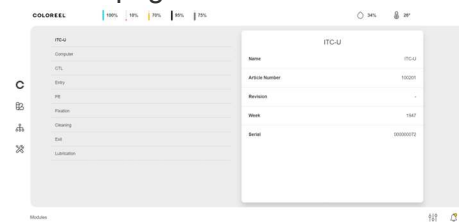

Manage Multi-head groups

Improved status page

Maintenance page (user dependency)

General page (log files etc.)

Analytics page

Software status/update page

Module page

COLOREEL®