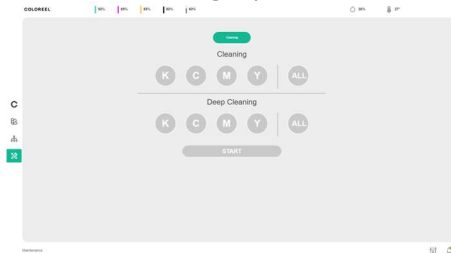

Known issues

- Can't upload more than one CSE file at a time (Unknown error)
- When running out of ink several errors can be triggered

Others

- The Operator Manuals are updated and available

Here are some examples of the added and updated pages in operator panel

Main global theme and navigation bars

Introduction of new lock screen when logged out

COLOREEL®

Coloreel

Gjuterigatan 9

553 18 Jönköping

Sweden

www.coloreel.com

Manage Multi-head groups

Improved status page

Maintenance page (user dependency)

General page (log files etc.)

Analytics page

Software status/update page

Module page

COLOREEL®