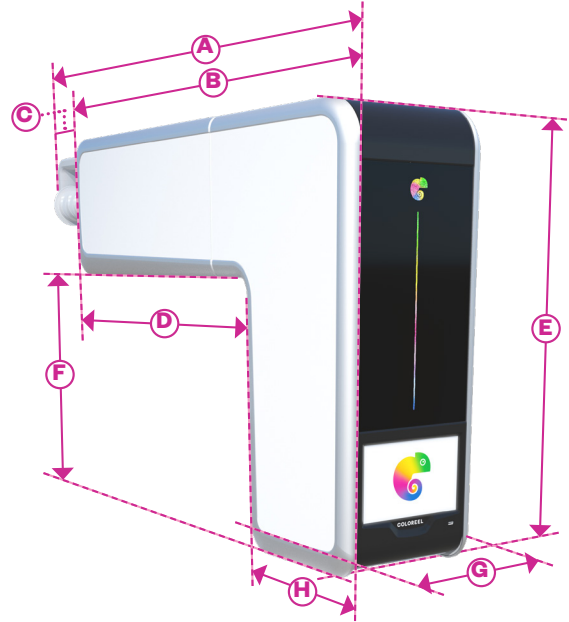

COLOREEL®

Product Specification - Coloreel ITC Unit

Coloreel ITCU Technical Data

Dimensions and weight

Picture ref.	Millimeters	Inches
A	1265	49.8
B	1034	40.7
C	230	9.1
D	716	28.2
E	844	33.2
F	518	20.4
G	305	12
H	318	12.5
Weight	Kg	Lbs
Coloreel Unit	<64	<141

Installation

Power supply*	AC 100-240V ~ 5.5A 50/60Hz, rated 600W
LAN/WAN Connection	Wired network with a minimum of 2Mb/s internet connection
Stitch counter	Optical stitch sensor included, connected to embroidery machine
Configuration	Single head/Multi-head stand for up to 8 units